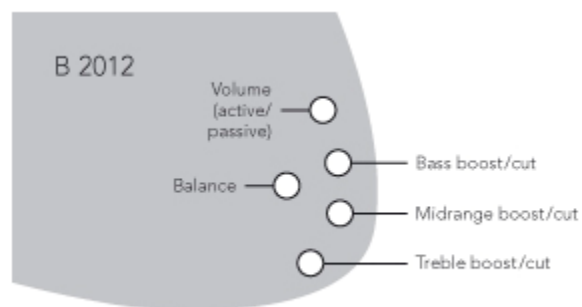

Electronics:

Noll Preamp TCM 3 / B2012

2x 5 String Häussel Custom Made Single Coils PU (+ dummy coil)
1 Gotoh Double Battery Box (18V)

Hardware:

Hipshot Chrome 5 String A Style Bass Bridge, String Through Body
Hipshot Chrome HB6 - 1/2" Ultralite Tuner
ETS String Tree
Dunlop Straplok® Dual Design Strap Retainer

Finish:

BLUE Edition Gloss finish

Neck measurement:

Scale: 876.30 mm / 34 1/2 "
Nut: 47.625 mm / 1 7/8 "
22. fret: 74 mm / 2.906"
Bridge: 19 mm (0.75") each string

Weight: 5.20 kg